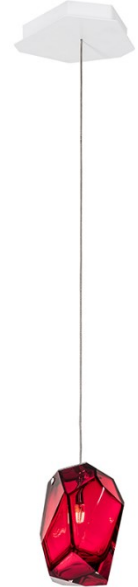

TECHNICAL DETAILS C.R SINGLE PENDANT RAW

Type	CE	UL
Light Source	G4 LED, 2W 2700K Lm 200 CRI 80 NO dimmable	G4 LED, 2,5W 2700K Lm 230 CRI 80 NO dimmable
Input voltage	230VAC, 50Hz	100-120V AC, 50/60 HZ
Rated Power	2W	2,3W
Ballast	Trailing edge	
Cord Color	Coaxial cable 2 x 0,75 mm 2 silicone, braiding tinned	
Cord Length	2500mm/ 98 ½" adjustable	
Canopy color	White matt	
Prot. rating	IP 20	
Safety class	CLASS I