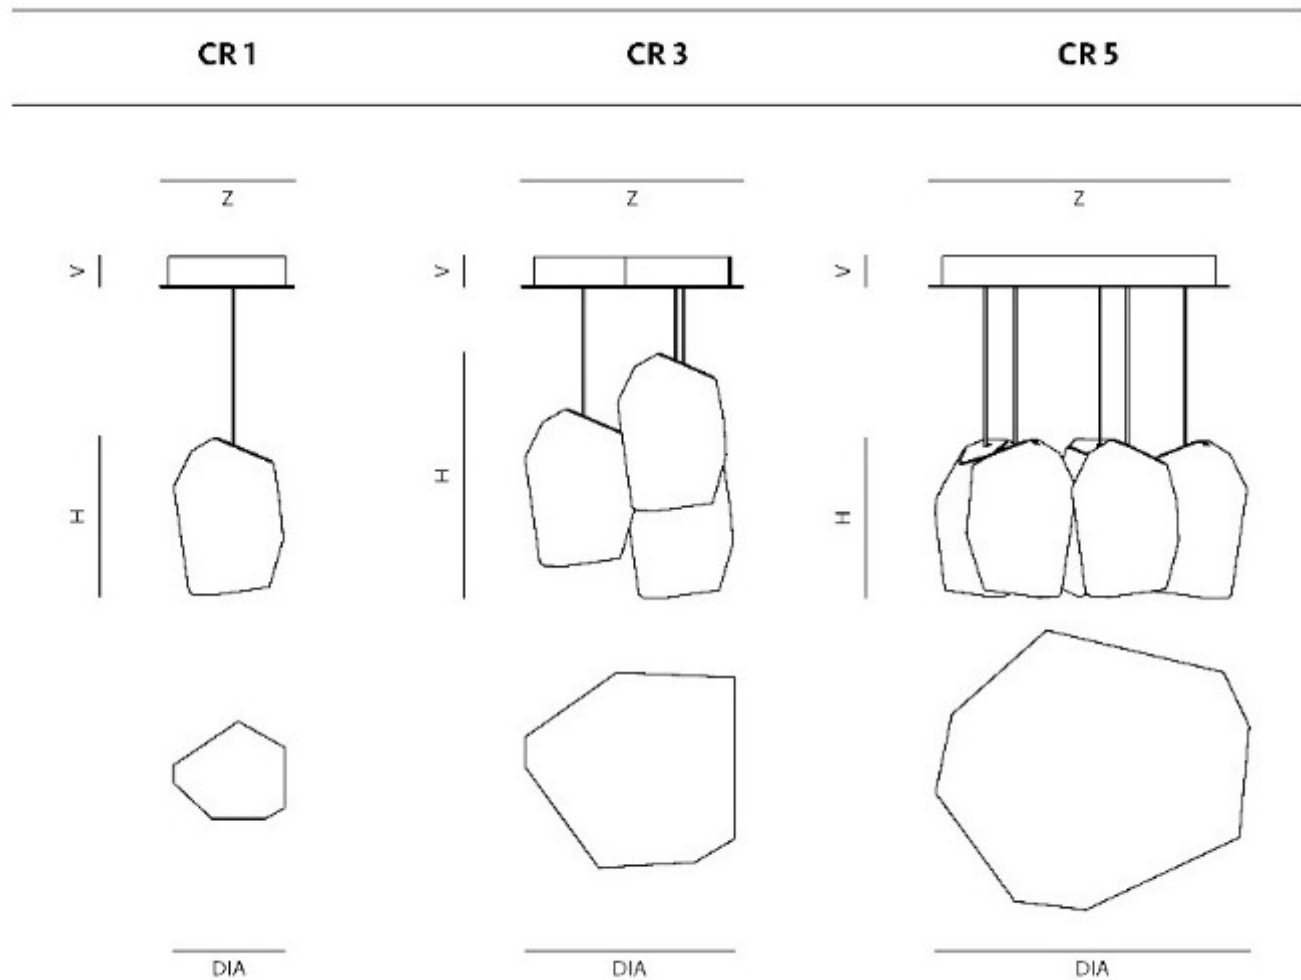

### Crystal rock 5

Size: 550 × 420 × 200 mm

Total weight: 15 kg

Pallet 1200 × 800 × 1200 mm:

20 pcs

## TECHNICAL DETAILS C.R 3 RAW

Type	CE	UL
Light Source	G4 LED, 2W 2700K Lm 200 CRI 80 dimmable	G4 LED, 2,5W 2700K Lm 230 CRI 80 dimmable
Input voltage	230VAC	100-120V AC, 50/60 HZ
Rated Power	6W	7,5W
Ballast	Trailing edge	
Cord Color	Coaxial cable 2 x 0,75 mm 2 silicone, braiding tinned	
Cord Length	2500mm/ 98 ½" adjustable	
Canopy color	White matt	
Prot. rating	IP 20	
Safety class	CLASS I	

## TECHNICAL DETAILS C.R 5 RAW

Type	CE	UL
Light Source	5x G4 LED, 2W 2700K Lm 200 CRI 80 dimmmable	5x G4 LED, 2,5W 2700K Lm 230 CRI 80 dimmmable
Input voltage	230VAC	100-120V AC, 50/60 HZ
Rated Power	10W	12,5W
Ballast	Trailing edge	
Cord Color	Coaxial cable 2 x 0,75 mm 2 silicone, braiding tinned	
Cord Length	2500mm/ 98 ½" adjustable	
Canopy color	White matt	
Prot. rating	IP 20	
Safety class	CLASS I	

NAME	W/Dia (mm/inch)	H(mm/inch)	Dia ( mm/inch)	V (mm/inch)
CR 1	130/5 1/8"	180/7 1/16"	177/7" x 157/6 3/16"	36/1 7/16"
CR 3	260/ 10 1/4"	180/ 7 1/16"	260/ 10 1/4" x 240 /9 7/16"	36/ 1 7/16"
CR 5	360/ 14 3/16"	180/ 7 1/16"	357/ 14 1/16" x 313/ 12 5/16"	36/ 1 7/16"