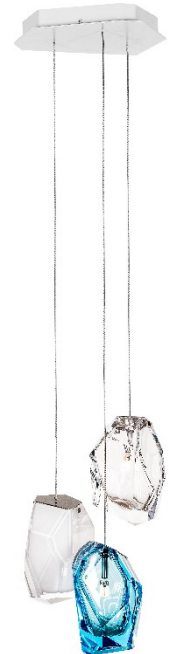

TECHNICAL DETAILS C.R 3 RAW

Type	CE	UL
Light Source	G4 LED, 2W 2700K Lm 200 CRI 80 dimmable	G4 LED, 2,5W 2700K Lm 230 CRI 80 dimmable
Input voltage	230VAC	100-120V AC, 50/60 HZ
Rated Power	6W	7,5W
Ballast	Trailing edge	
Cord Color	Coaxial cable 2 x 0,75 mm 2 silicone, braiding tinned	
Cord Length	2500mm/ 98 ½" adjustable	
Canopy color	White matt	
Prot. rating	IP 20	
Safety class	CLASS I